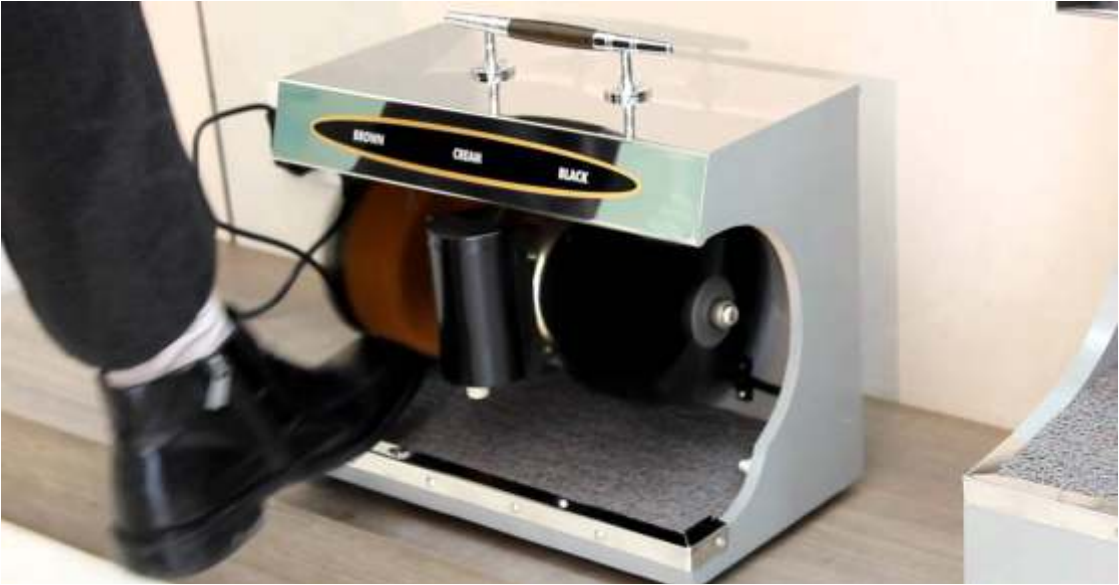

Shoe Polish Machin

Voltage : 220W
Input Power : 100W
Rate of Rotation : 800 ~1300r/Min
Frequency : 50Hz Rotate for 20 Sec